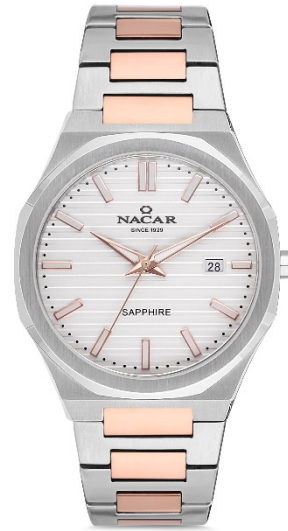

SPOR / SPORTY

CEP SAATİ / POCKET WATCH

90.YIL KOLEKSİYONU /
90TH ANNIVERSARY COLLECTION

TREND / TRENDY

NC34-290356-ABM

NC34-290356-AGM

NC34-290356-ESM

NC34-290356-CSM